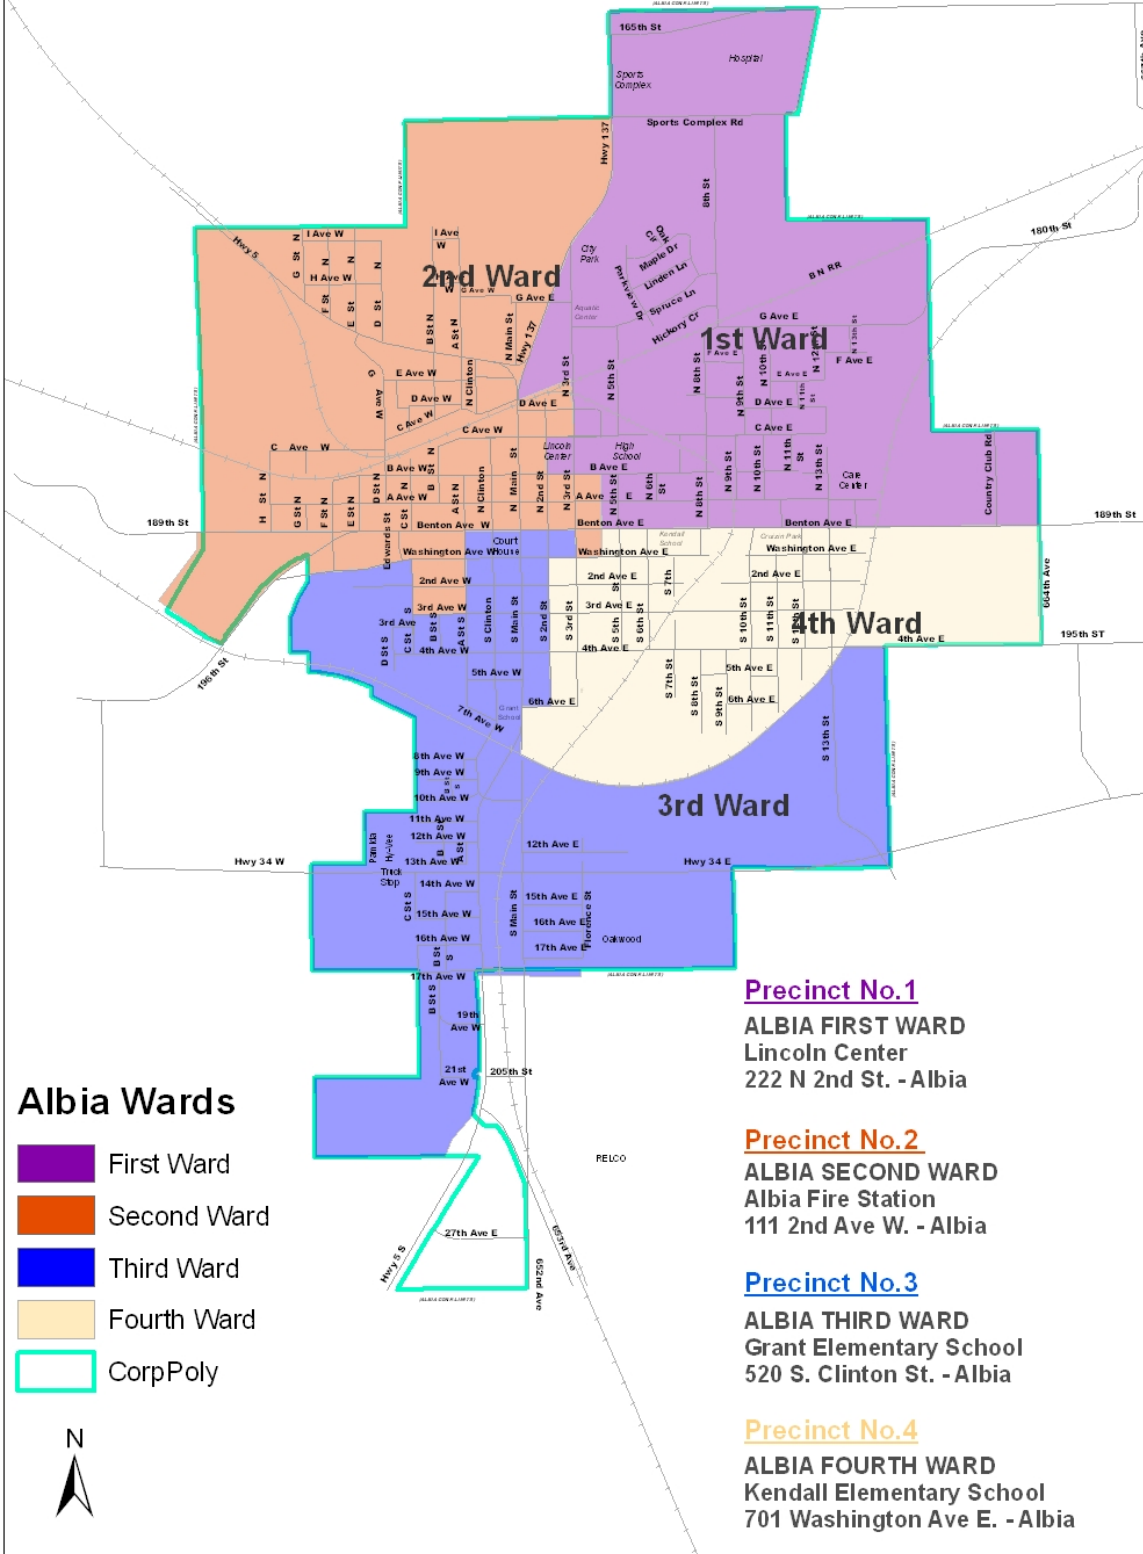

# REGULAR VOTING PRECINCTS CITY OF ALBIA

## Albia Wards

- First Ward
- Second Ward
- Third Ward
- Fourth Ward
- CorpPoly

**Precinct No.1**  
ALBIA FIRST WARD  
Lincoln Center  
222 N 2nd St. - Albia

**Precinct No.2**  
ALBIA SECOND WARD  
Albia Fire Station  
111 2nd Ave W. - Albia

**Precinct No.3**  
ALBIA THIRD WARD  
Grant Elementary School  
520 S. Clinton St. - Albia

**Precinct No.4**  
ALBIA FOURTH WARD  
Kendall Elementary School  
701 Washington Ave E. - Albia